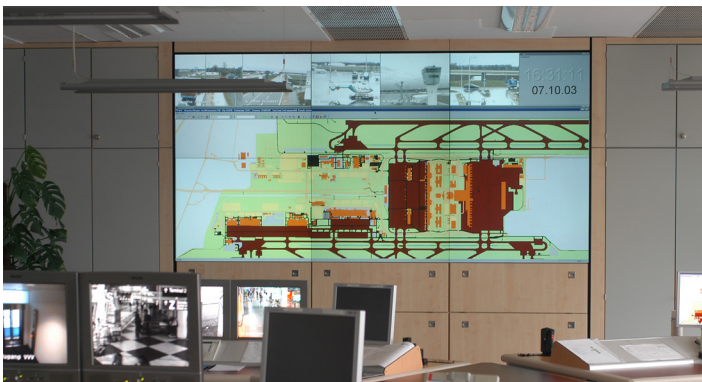

BASEMENT ON RAILS FOR EYEVIS ecCUBES

) REMOVABLE TRACKSYSTEM WITH LINEAR DRIVING POSSIBILITY

- Guard rail/slide rail for complete service
- Installation in double-floor possible
- Removable rail extensions
- Ball-bearing
- No lateral tilt/twist possible
- Carries up to 1 ton per rail
- The small gap between the screens is not affected
- Space-saving, the entire video wall system can be moved as close as 10cm from building wall
- Motorized versions available on request

) APPLICATION POSSIBILITIES

) ILLUSTRATION