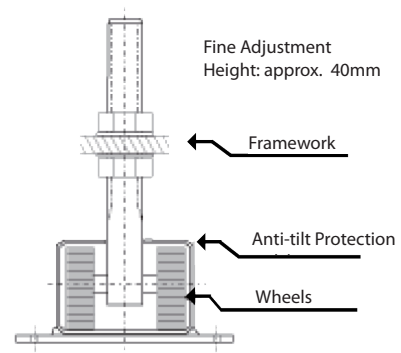

BASEMENT ON RAILS FOR EYEVIS ecCUBES

) REMOVABLE TRACKSYSTEM WITH LINEAR DRIVING POSSIBILITY

- Guard rail/slide rail for complete service
- Installation in double-floor possible
- Removable rail extensions
- Ball-bearing
- No lateral tilt/twist possible
- Carries up to 1 ton per rail
- The small gap between the screens is not affected
- Space-saving, the entire video wall system can be moved as close as 10cm from building wall
- Motorized versions available on request

) APPLICATION POSSIBILITIES

) ILLUSTRATION