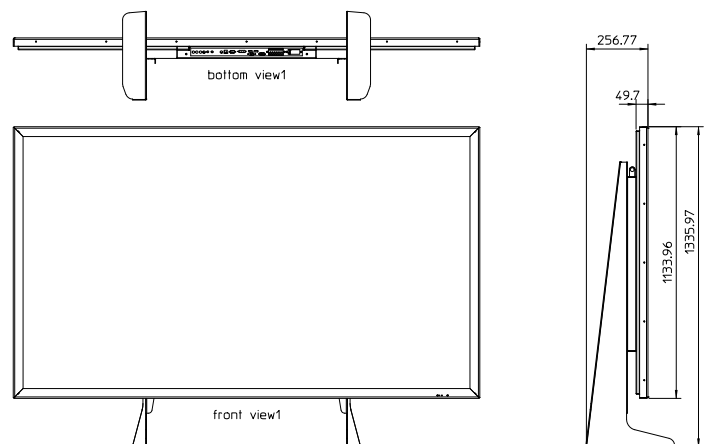

) DRAWING

eyevis GmbH

Hundsschlestrasse 23 • 72766 Reutlingen • Germany
Phone: + 49 (0) 7121 43303 - 0 • Fax: + 49 (0) 7121 43303 - 22
www.eyevis.de • info@eyevis.de

As at: 30.09.2013/V1.2 • Subject to change!

All trademarks and registered trademarks are the property of their respective owners. Copyright © 2013 eyevis GmbH. All rights reserved.