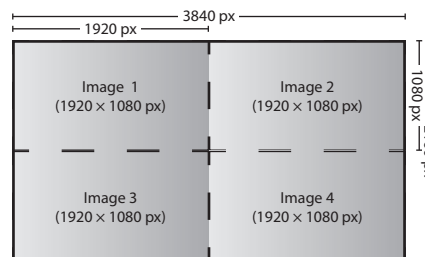

) LCD PANEL CONFIGURATION

Standard Panel Configuration: „Quadrant“ Mode